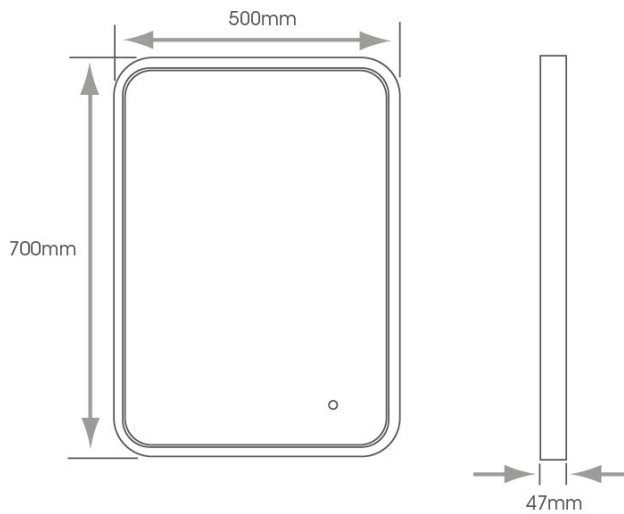

The Polar LED Mirror features a Natural White (4000K) internal diffused illuminated border all around the mirror with no dark spots, with stylish black curved edges.

The mirror stays fog free due to the built-in demister pad, which switches off automatically after 30 minutes. The mirror also has an IP44 rating making it suitable for use in a bathroom environment.

	500mm(w) x 700mm(h)
	700mm(w) x 500mm(h)
	IP44 Rated
	Diffused Border
	Touch Sensor x 1
	Demister

**Technical Information**

Power Supply	240V
Cable Length	500mm
Guarantee	5 Years

Part Numbers	Description
SY9106	Polar LED Mirror With Demister 500mm x 700mm