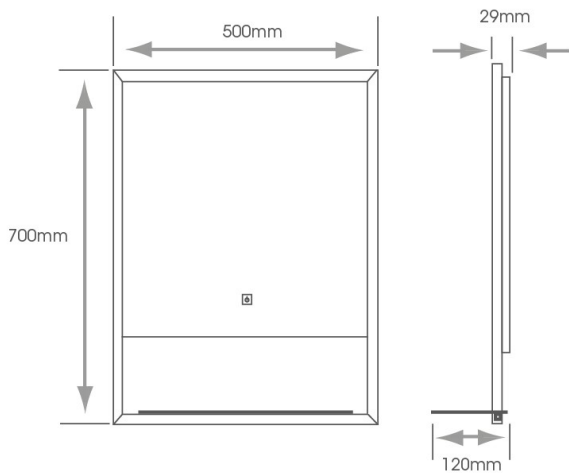

The unique Bailey LED Mirror features a Natural White (4000K) backlit diffused illuminated border all around the mirror with no dark spots.

With a stylish black trim, and a slim black shelf to the bottom of the mirrors, the Bailey is a stunning addition to any bathroom.

The mirror stays fog free due to the built-in demister pad, which switches off automatically after 30 minutes. The mirror also has an IP44 rating making it suitable for use in a bathroom environment.

-  500mm(w) x 700mm(h)
-  IP44 Rated
-  Diffused Border
-  Touch Sensor x 1
-  Demister

Technical Information

Power Supply	240V
Cable Length	500mm
Guarantee	5 Years

Part Numbers	Description
SY9105	Bailey LED Mirror With Shelf & Demister 500mm (w) x 700mm (h)