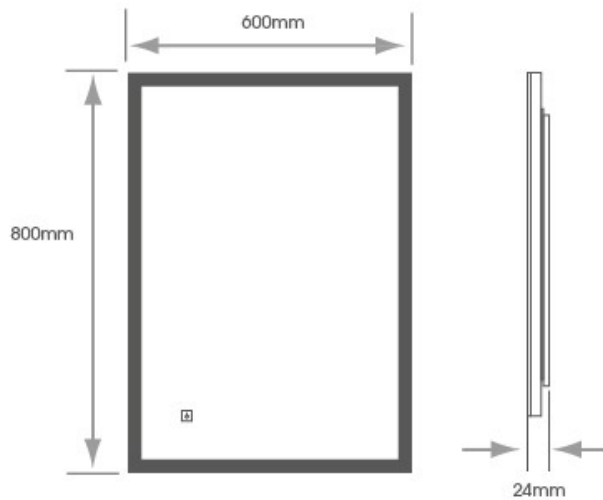

The Stockholm LED Mirror features a Natural White (4000K) diffused illuminated border to all edges of the mirror, which provides a uniform light output all around the mirror with no dark spots.

The mirror stays fog free due to the built-in demister pad, which switches off automatically after 30 minutes. The mirror also has an IP44 rating making it suitable for use in a bathroom environment.

The Stockholm can be positioned portrait or landscape.

	600mm(w) x 800mm(h)
	800mm(w) x 600mm(h)
	IP44 Rated
	Diffused Border
	Touch Sensor x 1
	Demister
Technical Information	
Power Supply	240V
Cable Length	500mm
Guarantee	5 Years

Part Numbers	Description
SY9104	Stockholm LED Mirror With Demister 600mm (w) x 800mm (h)