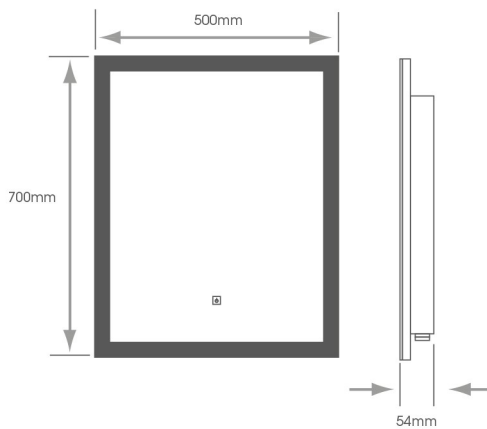

The Belice LED Mirror features a Natural White (4000K) diffused illuminated border to all edges of the mirror, which provides a uniform light output all around the mirror with no dark spots.

The mirror stays fog free due to the built-in demister pad, which switches off automatically after 30 minutes. The mirror also has an IP44 rating making it suitable for use in a bathroom environment.

The Belice features a built in shaver socket

	500mm(w) x 700mm(h)
	Shaver Socket
	IP44 Rated
	Diffused Border
	Touch Sensor x 1
	Demister

Technical Information	
Power Supply	240V
Cable Length	500mm
Guarantee	5 Years

Part Numbers	Description
SY9102	Belice LED Mirror With Shaver Socket & Demister 500mm (w) x 700mm (h)