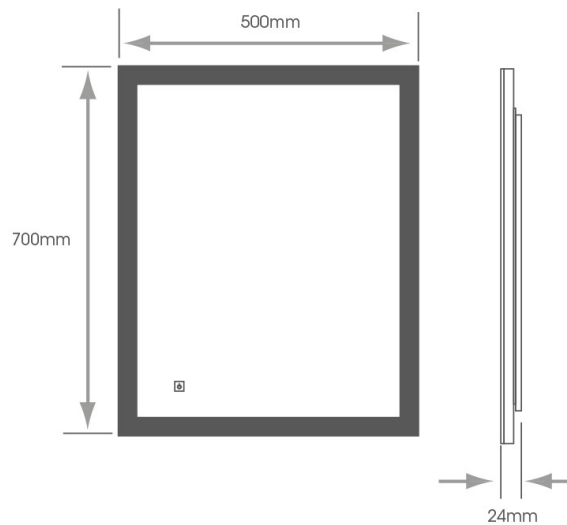

The Helsinki LED Mirror features a Natural White (4000K) diffused illuminated border to all edges of the mirror, which provides a uniform light output all around the mirror with no dark spots.

The mirror stays fog free due to the built-in demister pad, which switches off automatically after 30 minutes. The mirror also has an IP44 rating making it suitable for use in a bathroom environment.

The Helsinki can be hung portrait or landscape

	500mm(w) x 700mm(h)
	700mm(w) x 500mm(h)
	IP44 Rated
	Diffused Border
	Touch Sensor x 1
	Demister
Technical Information	
Power Supply	240V
Cable Length	500mm
Guarantee	5 Years

Part Numbers	Description
SY9101	Helsinki LED Mirror With Demister 500mm x 700mm