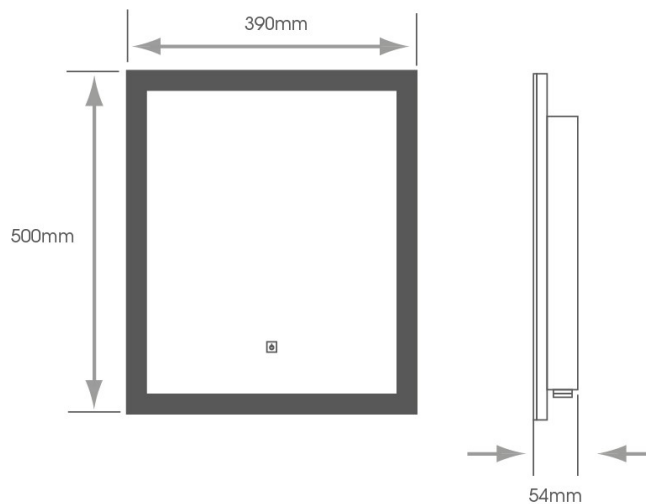

The Malmo features a natural white (4000K) LED diffused illuminated border to the face of the mirror, which provides a uniform light output with no dark spots.

The mirror stays fog free due to the built-in demister pad, which switches off automatically after 30 minutes. The mirror also has an IP44 rating making it suitable for use in a bathroom environment.

The Malmo also has a built in shaver socket

-  390mm(w) x 500mm(h)
-  Shaver Socket
-  IP44 Rated
-  Diffused Border
-  Touch Sensor x 1
-  Demister

#### Technical Information

Power Supply	240V
Cable Length	500mm
Guarantee	5 Years

Part Numbers	Description
SY9100	Malmo LED Mirror With Shaver Socket & Demister 390mm (w) x 500mm (h)